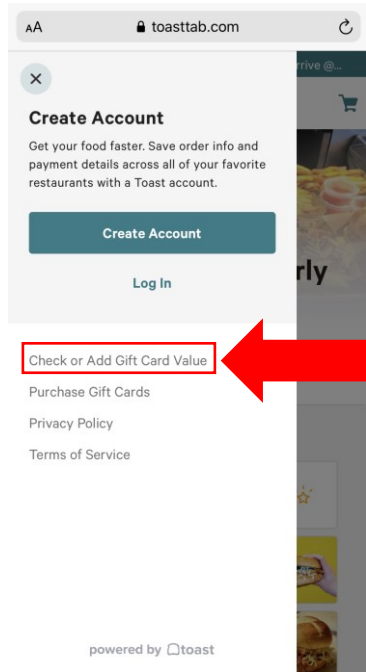

HOW TO USE YOUR GIFTCARD ONLINE!

Step 1: Start an Online Order, and click the 3 little lines in left corner

Step 2: Select 'check or add gift card balance'

Step 3: enter your gift card number in the box

hard copy gift card number, to use on location, also found on your gift card :)

Step 4: now you've got your digital card number to use when ordering online! Cluck, Cluck!

HOW TO USE YOUR GIFTCARD ONLINE!

Step 1: Start an Online Order, and click the 3 little lines in left corner

Step 2: Select 'check or add gift card balance'

hard copy gift card number, to use on location, also found on your gift card :)

Step 3: enter your gift card number in the box

Step 4: now you've got your digital card number to use when ordering online! Cluck, Cluck!