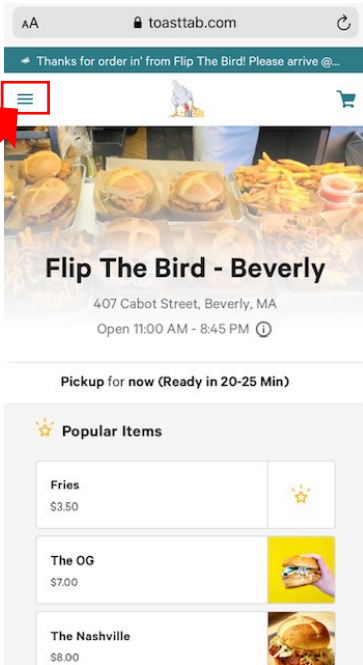

HOW TO USE YOUR GIFTCARD ONLINE!

Step 1: Start an Online Order, and click the 3 little lines in left corner

Step 2: Select 'check or add gift card balance'

Step 3: enter your gift card number in the box

hard copy gift card number, to use on location, also found on your gift card :)

Step 4: now you've got your digital card number to use when ordering online! Cluck, Cluck!

HOW TO USE YOUR GIFTCARD ONLINE!

Step 1: Start an Online Order, and click the 3 little lines in left corner

Step 2: Select 'check or add gift card balance'