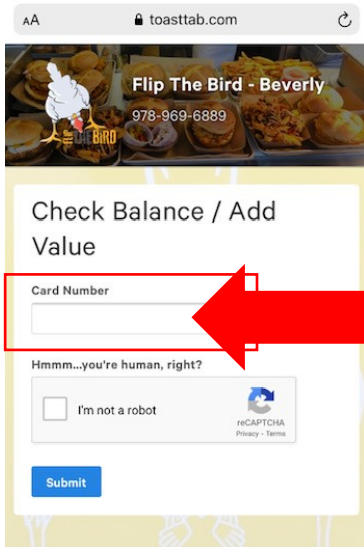

HOW TO USE YOUR GIFTCARD ONLINE!

Step 1: Start an Online Order, and click the 3 little lines in left corner

Step 2: Select 'check or add gift card balance'

Step 3: enter your gift card number in the box

hard copy gift card number, to use on location, also found on your gift card :)

Step 4: now you've got your digital card number to use when ordering online! Cluck, Cluck!

HOW TO USE YOUR GIFTCARD ONLINE!

Step 1: Start an Online Order, and click the 3 little lines in left corner

Step 2: Select 'check or add gift card balance'

hard copy gift card number, to use on location, also found on your gift card :)

Step 3: enter your gift card number in the box

Step 4: now you've got your digital card number to use when ordering online! Cluck, Cluck!