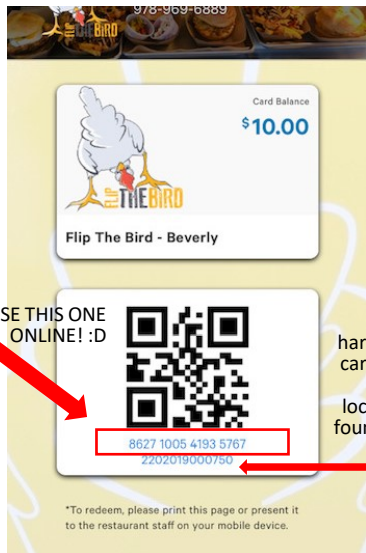

HOW TO USE YOUR GIFTCARD ONLINE!

Step 1: Start an Online Order, and click the 3 little lines in left corner

Step 2: Select 'check or add gift card balance'

Step 3: enter your gift card number in the box

hard copy gift card number, to use on location, also found on your gift card :)

Step 4: now you've got your digital card number to use when ordering online! Cluck, Cluck!

HOW TO USE YOUR GIFTCARD ONLINE!

Step 1: Start an Online Order, and click the 3 little lines in left corner

Step 2: Select 'check or add gift card balance'

hard copy gift card number, to use on location, also found on your gift card :)

Step 3: enter your gift card number in the box

Step 4: now you've got your digital card number to use when ordering online! Cluck, Cluck!