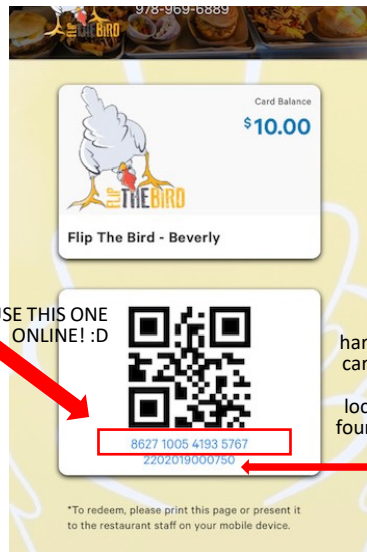

HOW TO USE YOUR GIFTCARD ONLINE!

Step 1: Start an Online Order, and click the 3 little lines in left corner

Step 2: Select 'check or add gift card balance'

Step 3: enter your gift card number in the box

hard copy gift card number, to use on location, also found on your gift card :)

Step 4: now you've got your digital card number to use when ordering online! Cluck, Cluck!

HOW TO USE YOUR GIFTCARD ONLINE!

Step 1: Start an Online Order, and click the 3 little lines in left corner

Step 2: Select 'check or add gift card balance'

hard copy gift card number, to use on location, also found on your gift card :)

Step 3: enter your gift card number in the box

Step 4: now you've got your digital card number to use when ordering online! Cluck, Cluck!