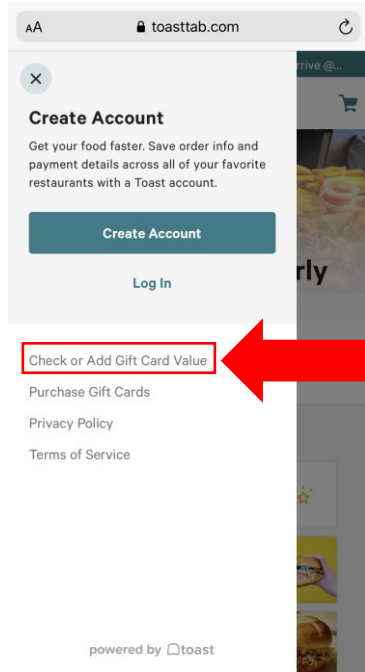

HOW TO USE YOUR GIFTCARD ONLINE!

Step 1: Start an Online Order, and click the 3 little lines in left corner

Step 2: Select 'check or add gift card balance'

Step 3: enter your gift card number in the box

hard copy gift card number, to use on location, also found on your gift card :)

Step 4: now you've got your digital card number to use when ordering online! Cluck, Cluck!

HOW TO USE YOUR GIFTCARD ONLINE!

Step 1: Start an Online Order, and click the 3 little lines in left corner

Step 2: Select 'check or add gift card balance'