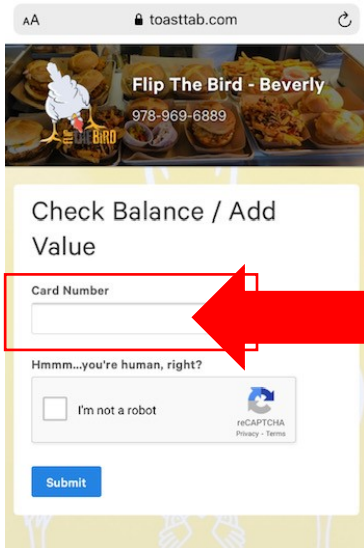

HOW TO USE YOUR GIFTCARD ONLINE!

Step 1: Start an Online Order, and click the 3 little lines in left corner

Step 2: Select 'check or add gift card balance'

Step 3: enter your gift card number in the box

hard copy gift card number, to use on location, also found on your gift card :)

Step 4: now you've got your digital card number to use when ordering online! Cluck, Cluck!

HOW TO USE YOUR GIFTCARD ONLINE!

Step 1: Start an Online Order, and click the 3 little lines in left corner

Step 2: Select 'check or add gift card balance'

hard copy gift card number, to use on location, also found on your gift card :)

Step 3: enter your gift card number in the box

Step 4: now you've got your digital card number to use when ordering online! Cluck, Cluck!